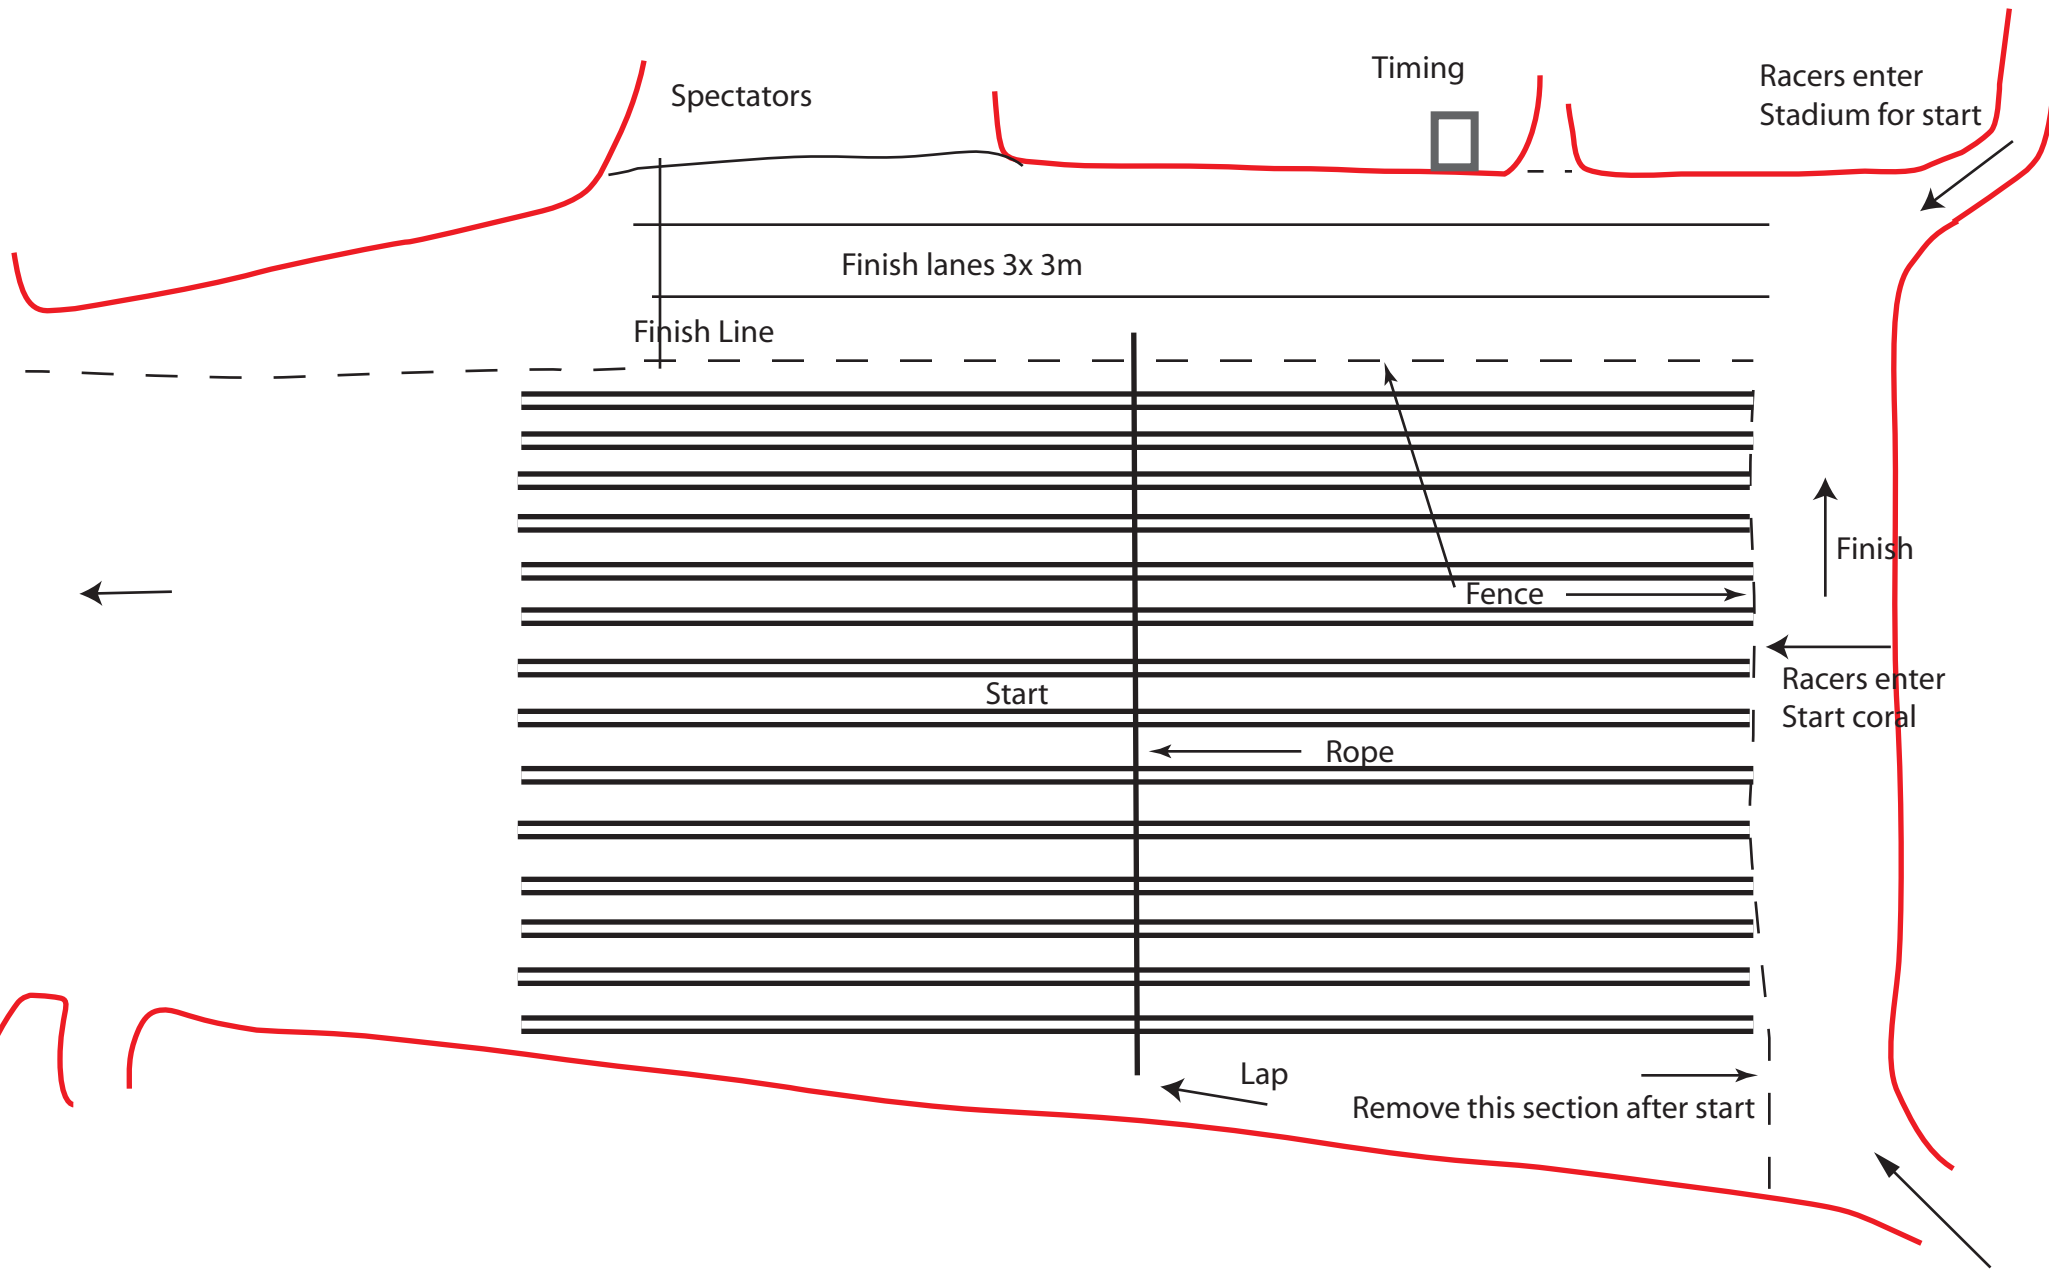

RLXC Loppet 2010

Spectators

Timing

Racers enter Stadium for start

Finish lanes 3x 3m

Finish Line

Finish

Fence

Racers enter Start coral

Start

Rope

Lap

Remove this section after start